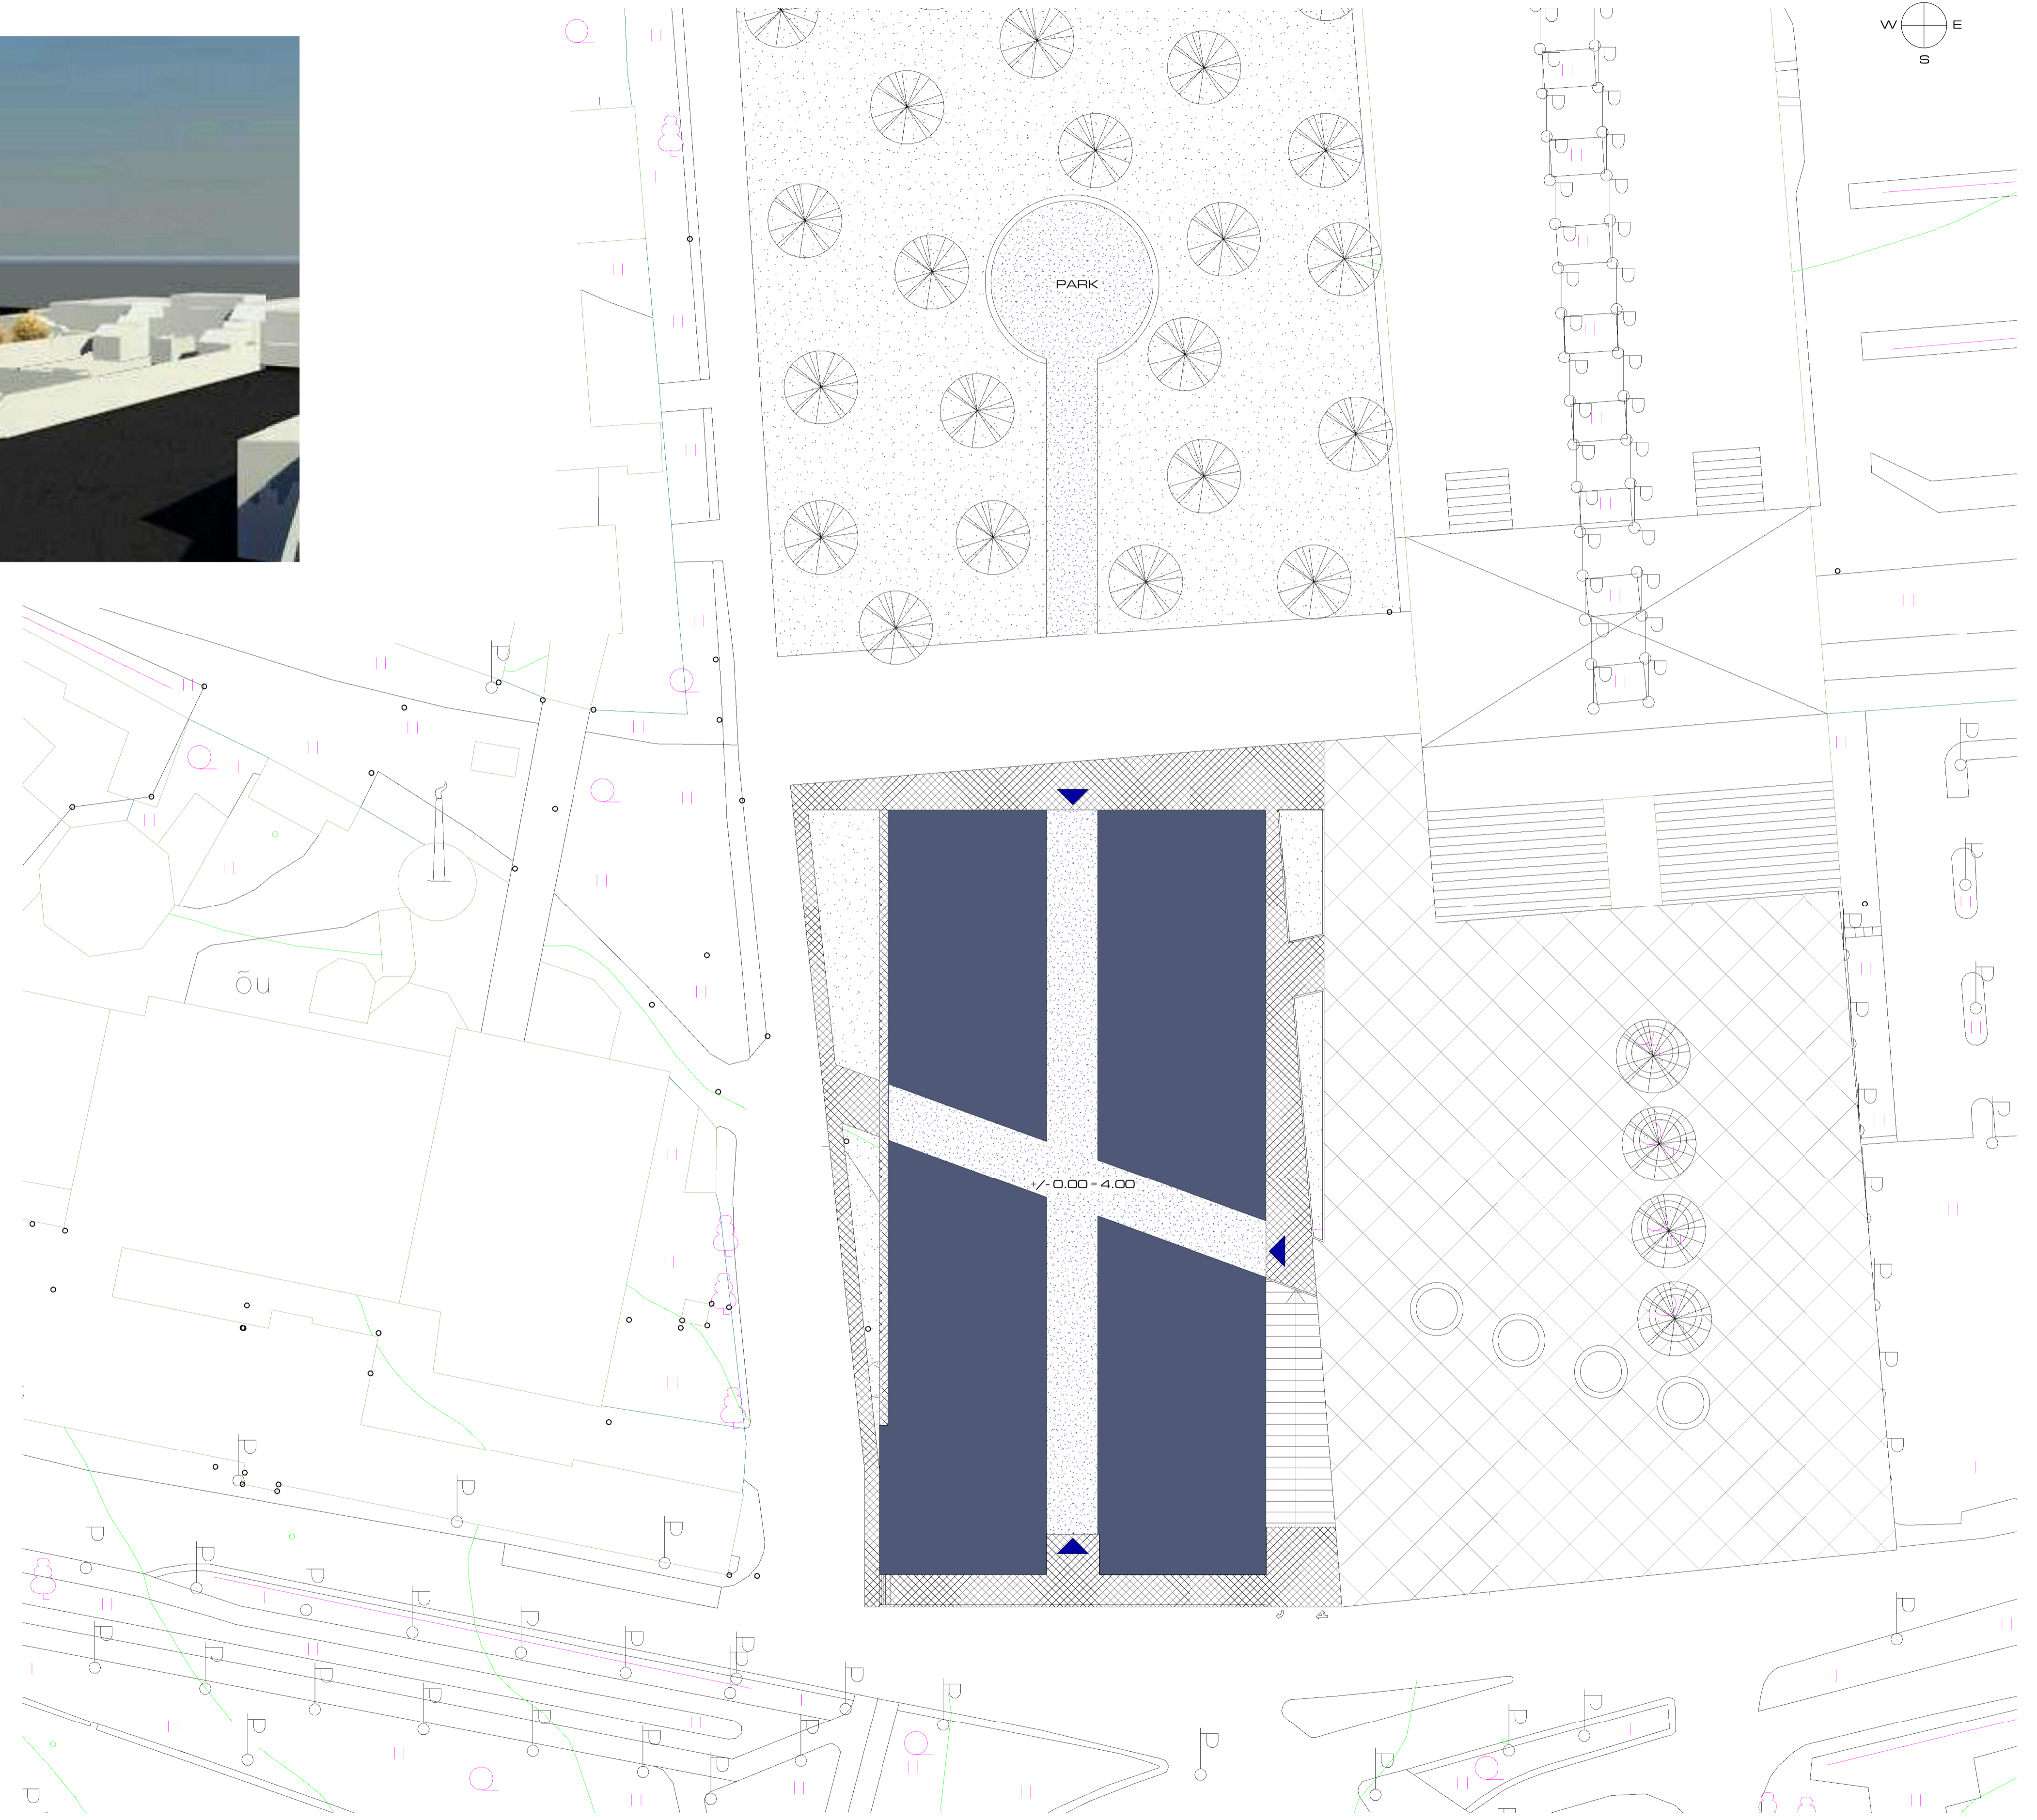

FULCRUM

ADMINISTRATION BUILDING OF TALLINN CITY GOVERNMENT

LOCATION PLAN

1:500