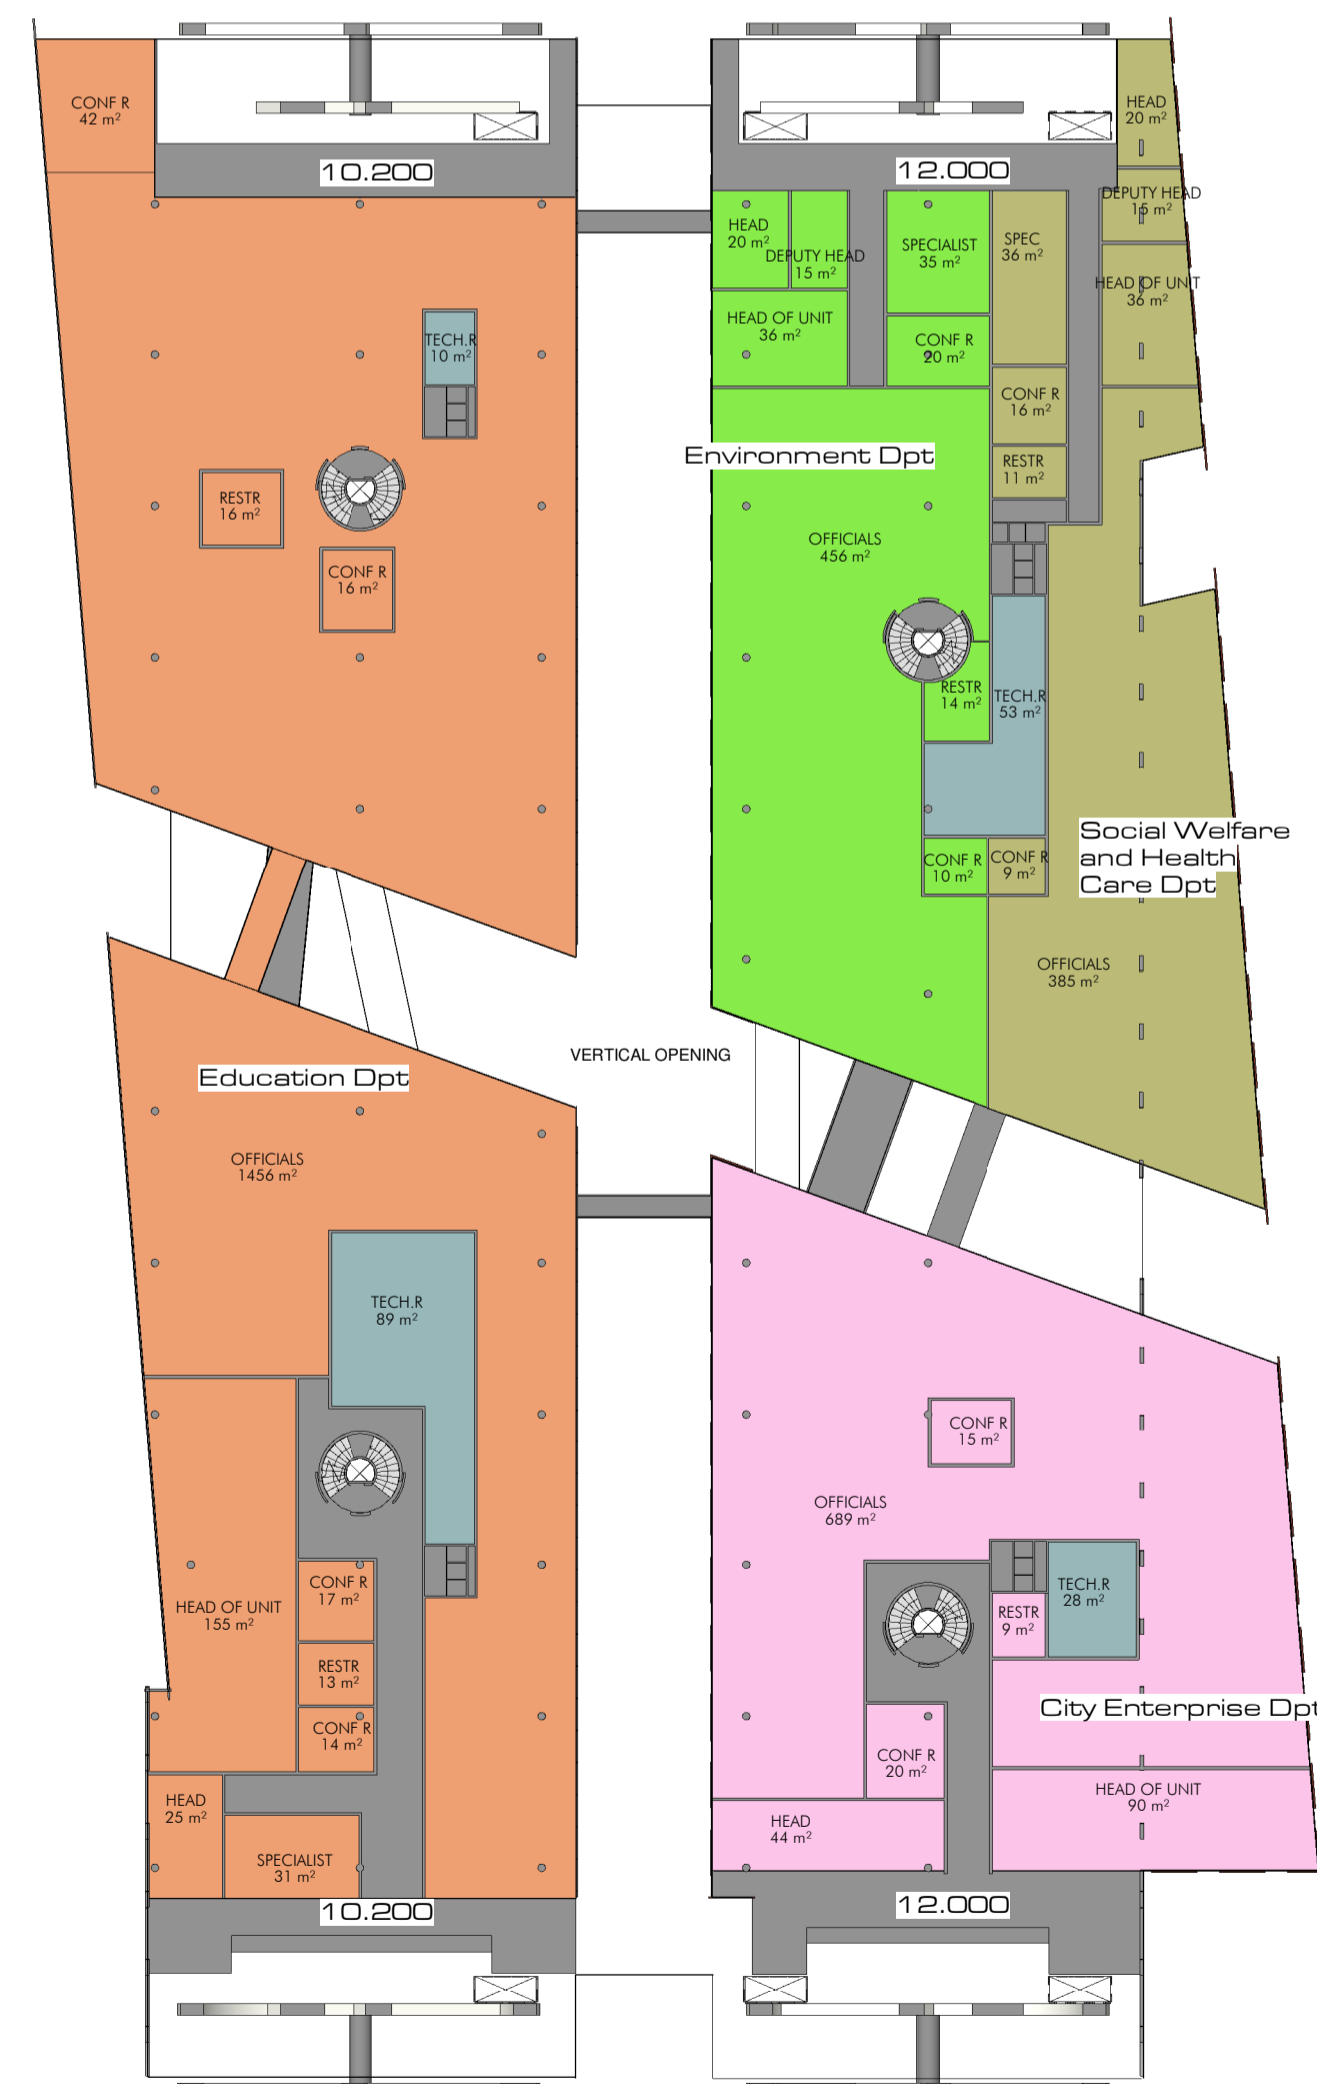

FULCRUM

ADMINISTRATION BUILDING OF TALLINN CITY GOVERNMENT

Roof

3-rd floor

4-th floor

5-th floor

1:400

-1 floor

-2 floor

1:800