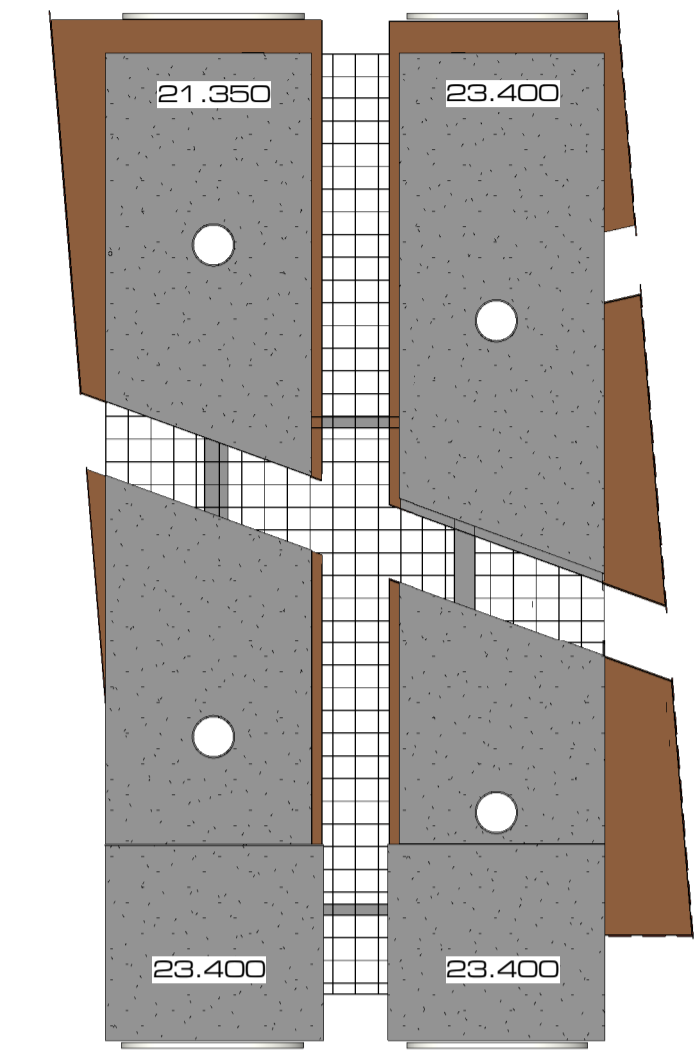

FULCRUM

ADMINISTRATION BUILDING OF TALLINN CITY GOVERNMENT

Roof

3-rd floor

4-th floor

5-th floor

1:400

-1 floor

-2 floor

1:800