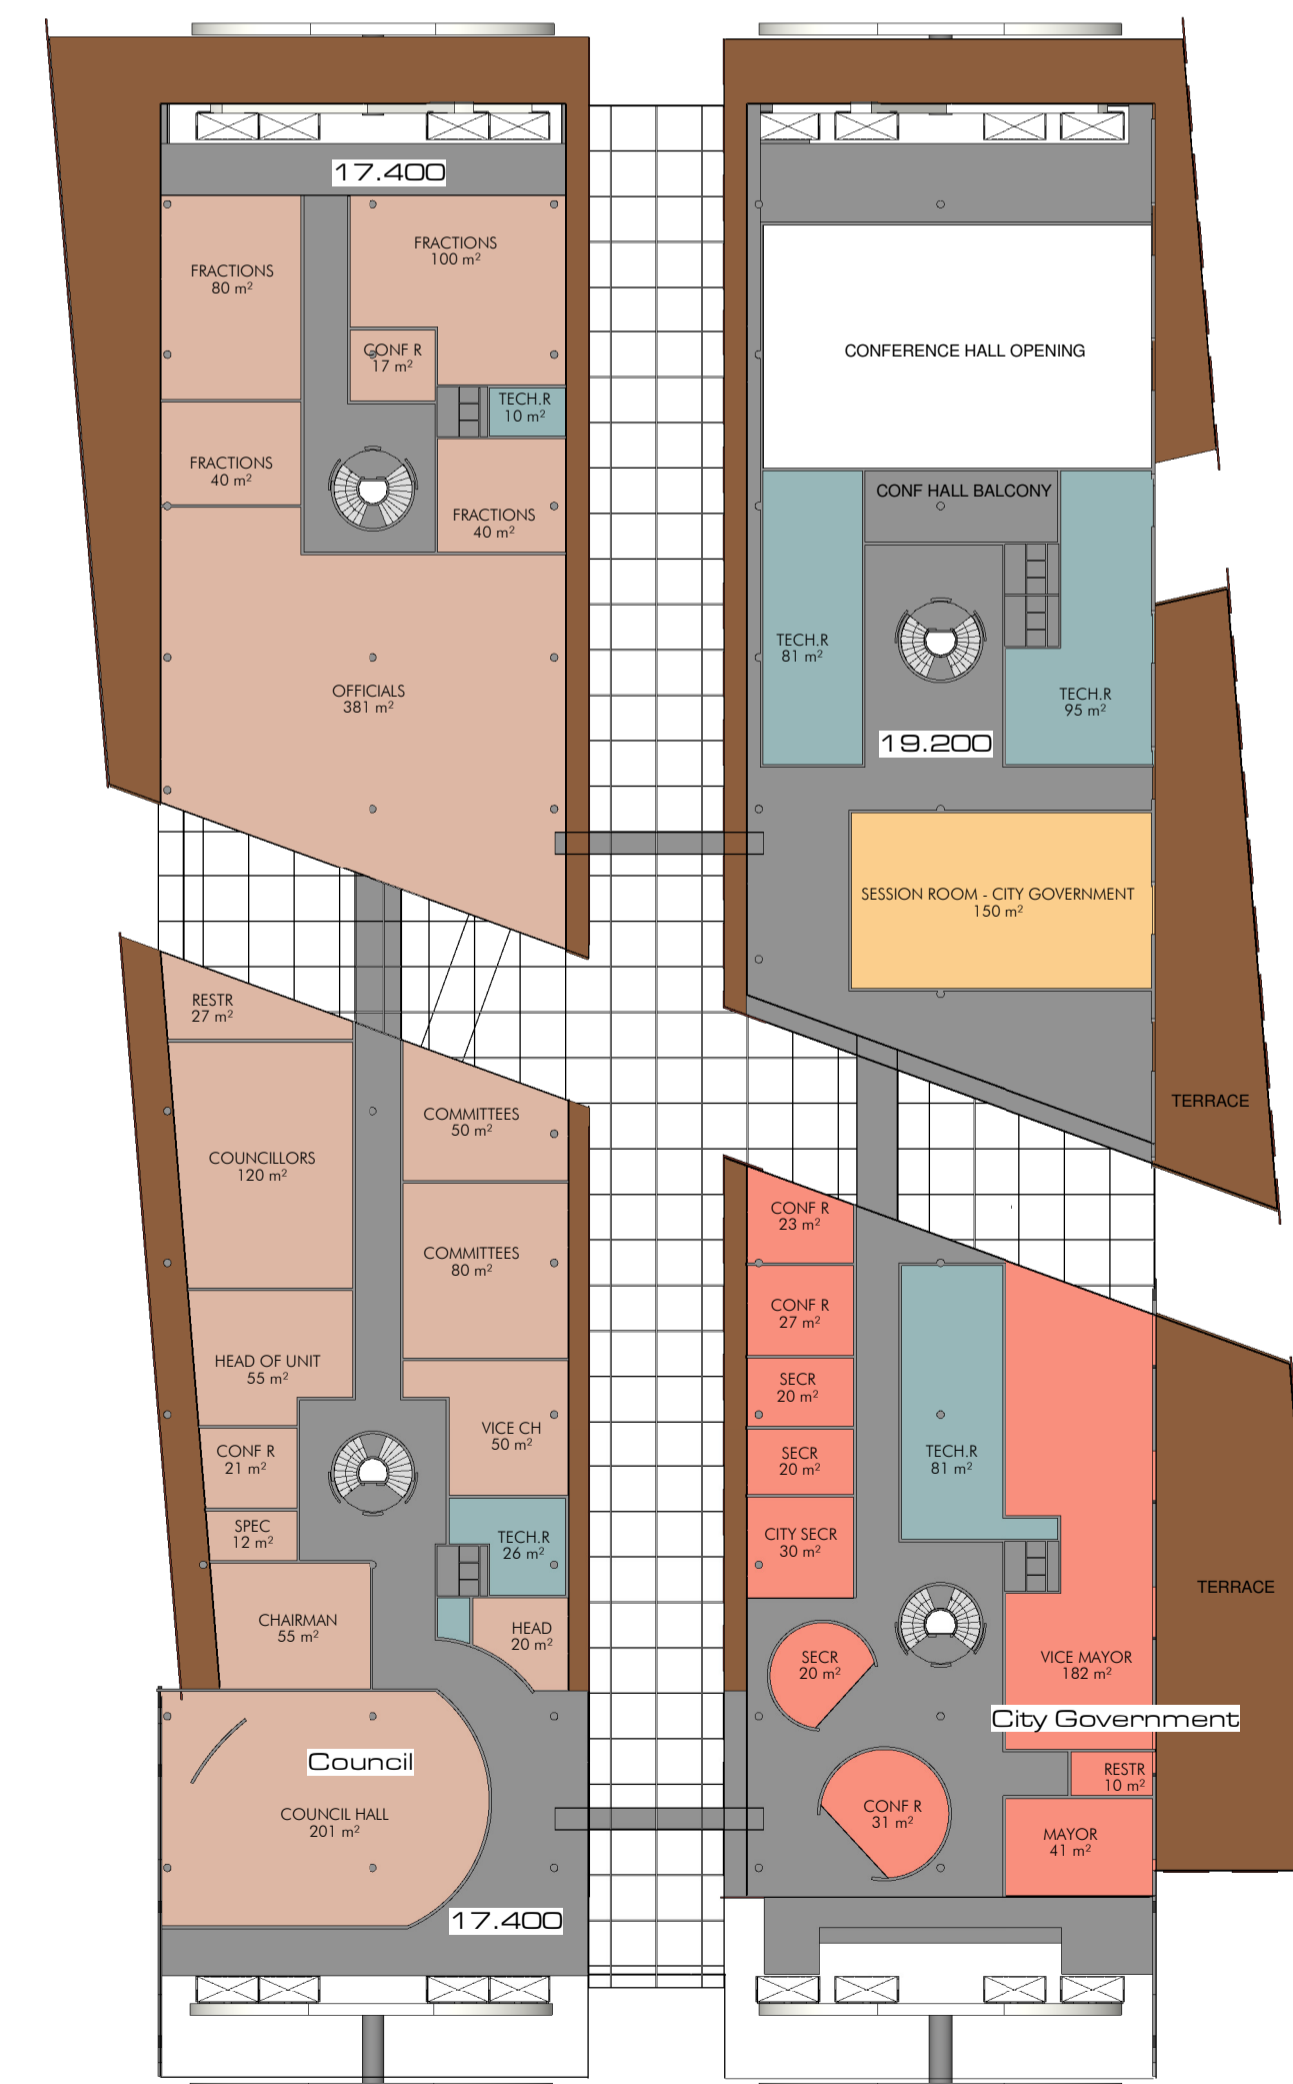

FULCRUM

ADMINISTRATION BUILDING OF TALLINN CITY GOVERNMENT

Roof

3-rd floor

4-th floor

5-th floor

1:400

-1 floor

-2 floor

1:800