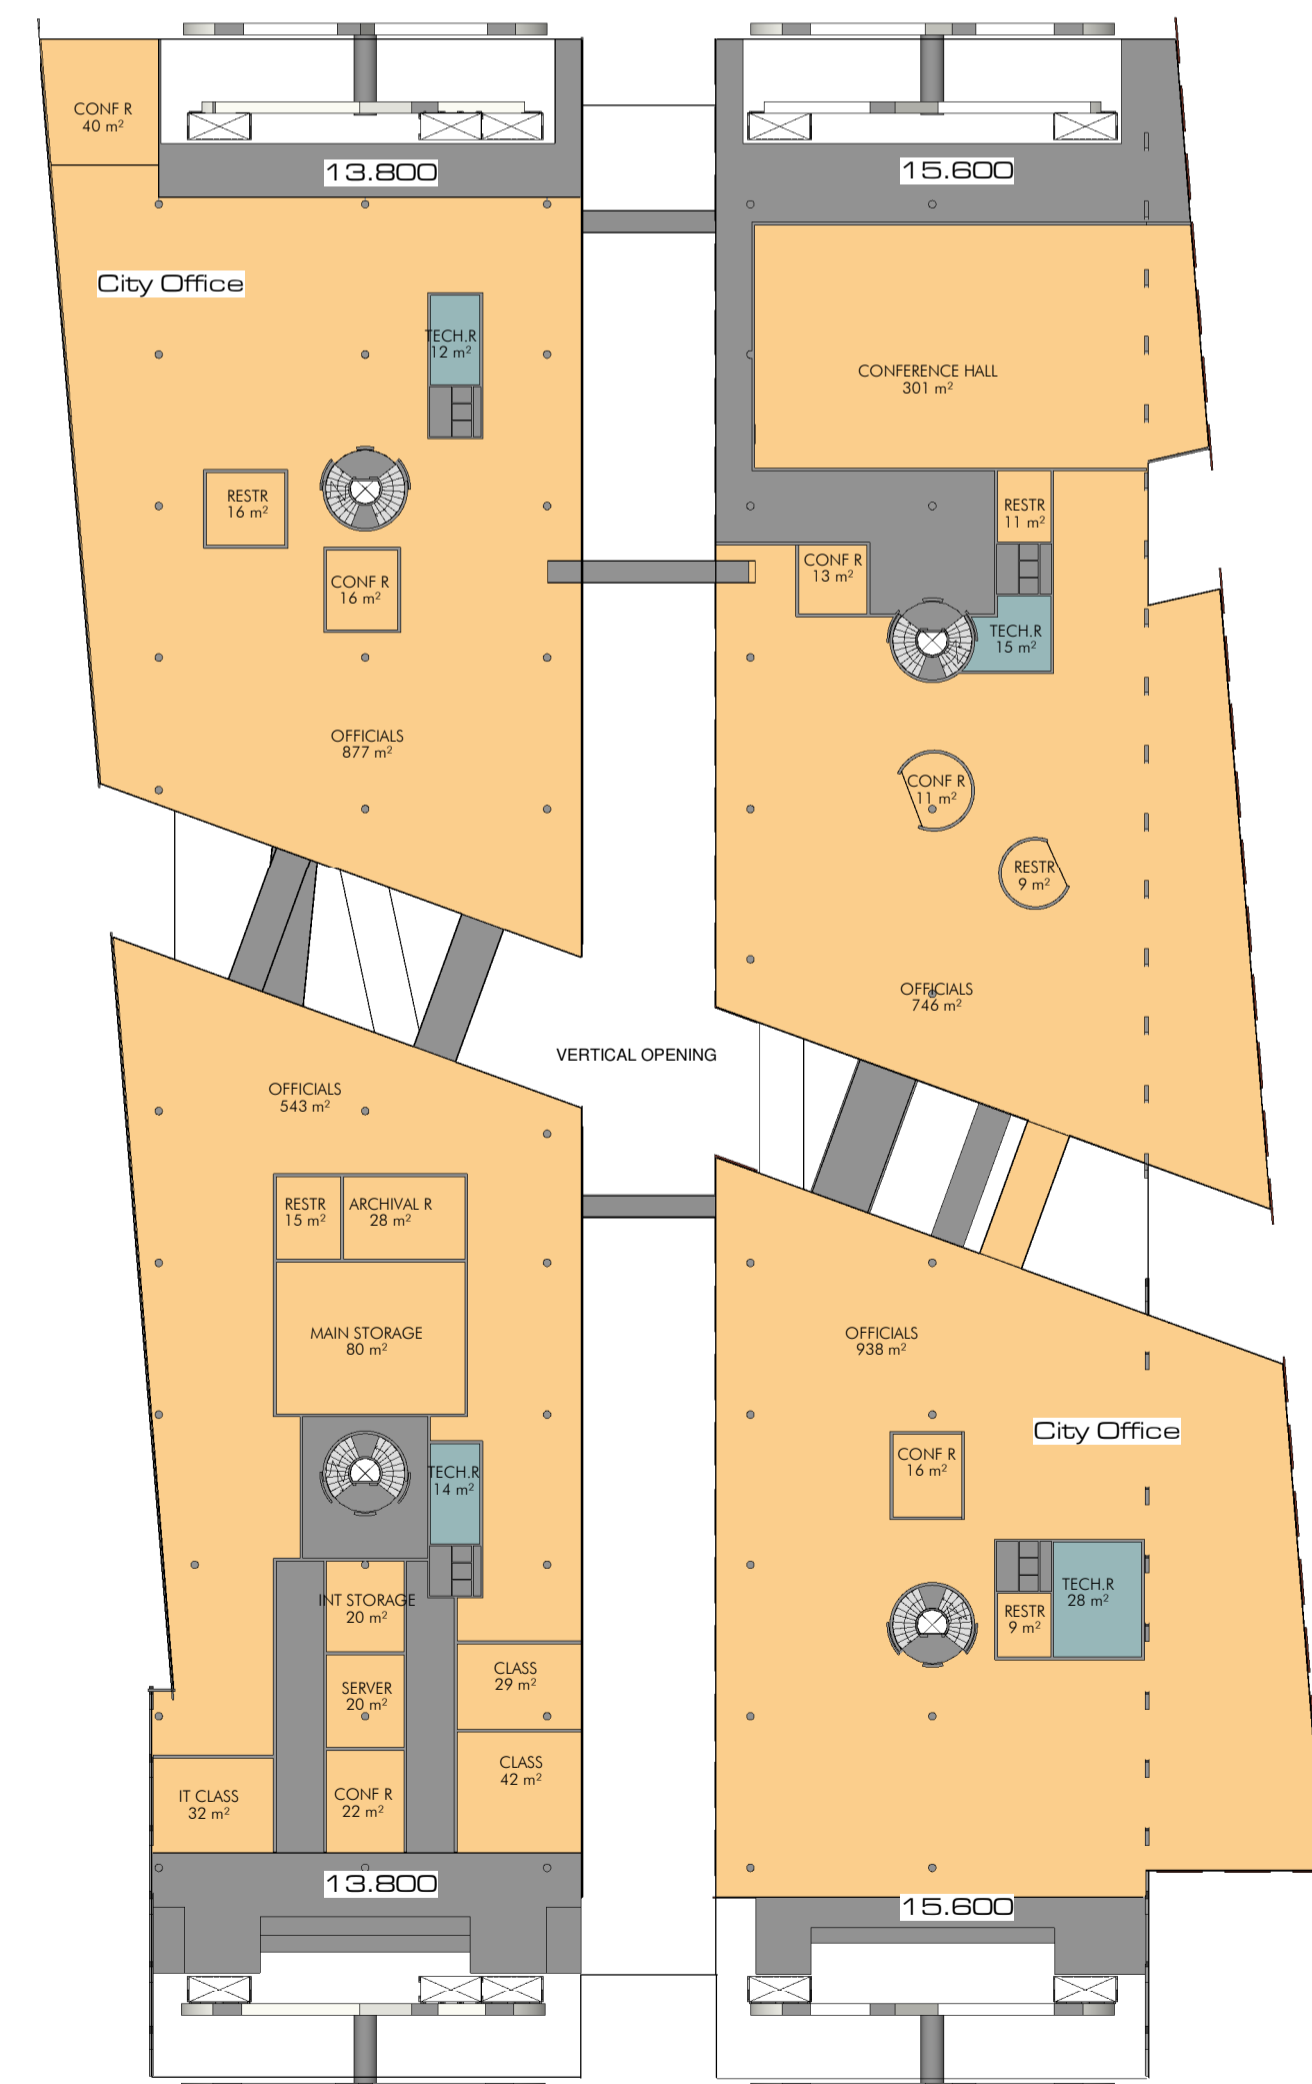

FULCRUM

ADMINISTRATION BUILDING OF TALLINN CITY GOVERNMENT

Roof

3-rd floor

4-th floor

5-th floor

1:400

-1 floor

-2 floor

1:800