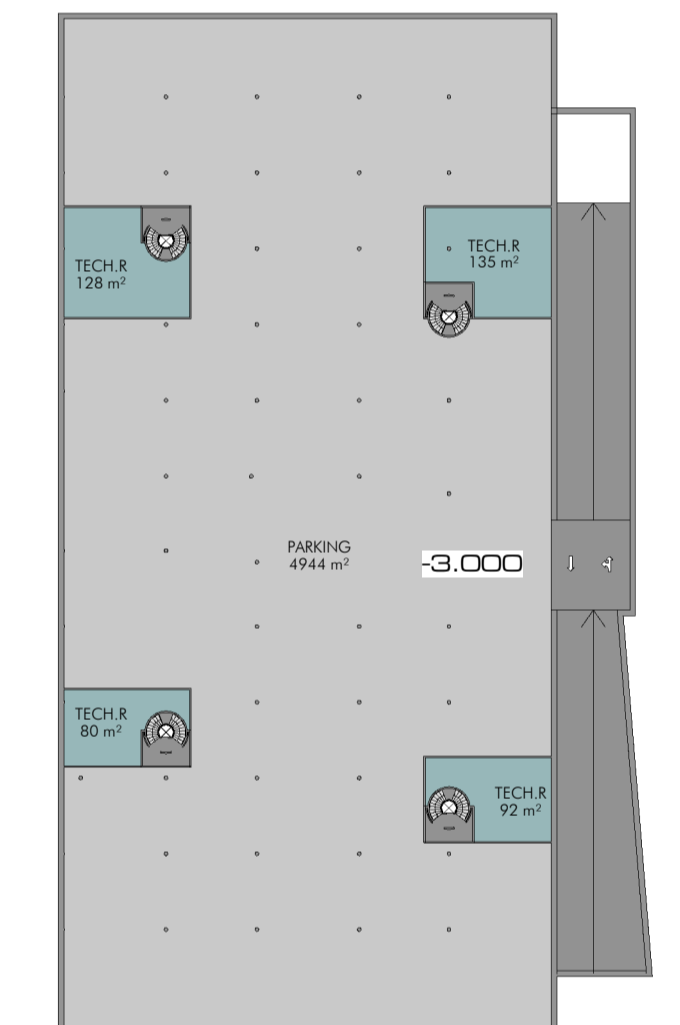

FULCRUM

ADMINISTRATION BUILDING OF TALLINN CITY GOVERNMENT

Roof

3-rd floor

4-th floor

5-th floor

1:400

-1 floor

-2 floor

1:800