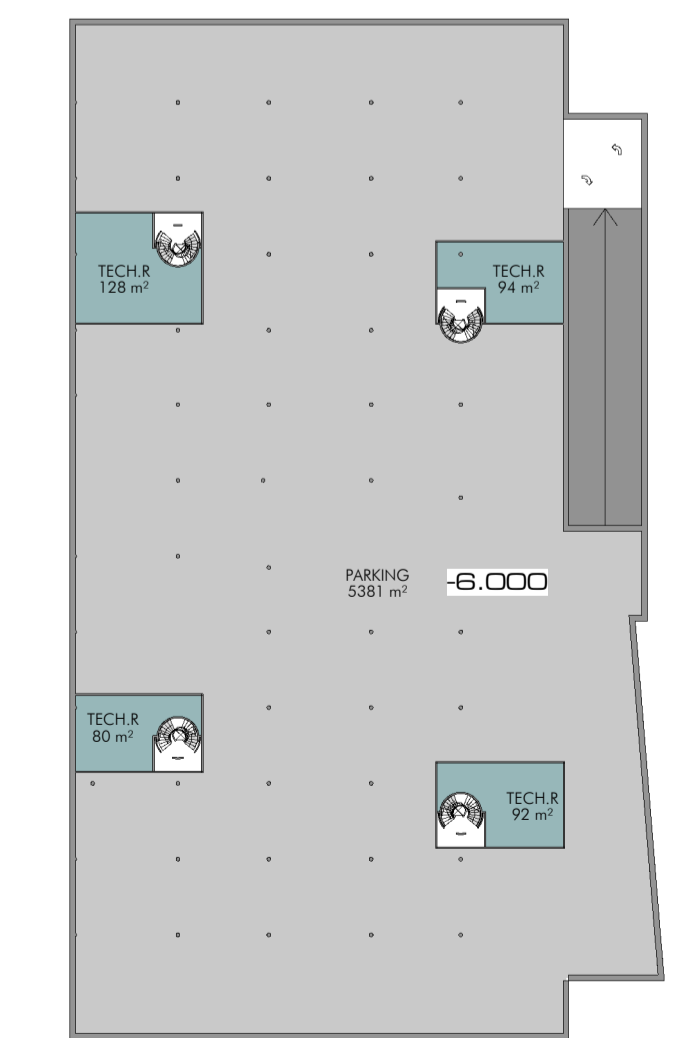

FULCRUM

ADMINISTRATION BUILDING OF TALLINN CITY GOVERNMENT

Roof

3-rd floor

4-th floor

5-th floor

1:400

-1 floor

-2 floor

1:800