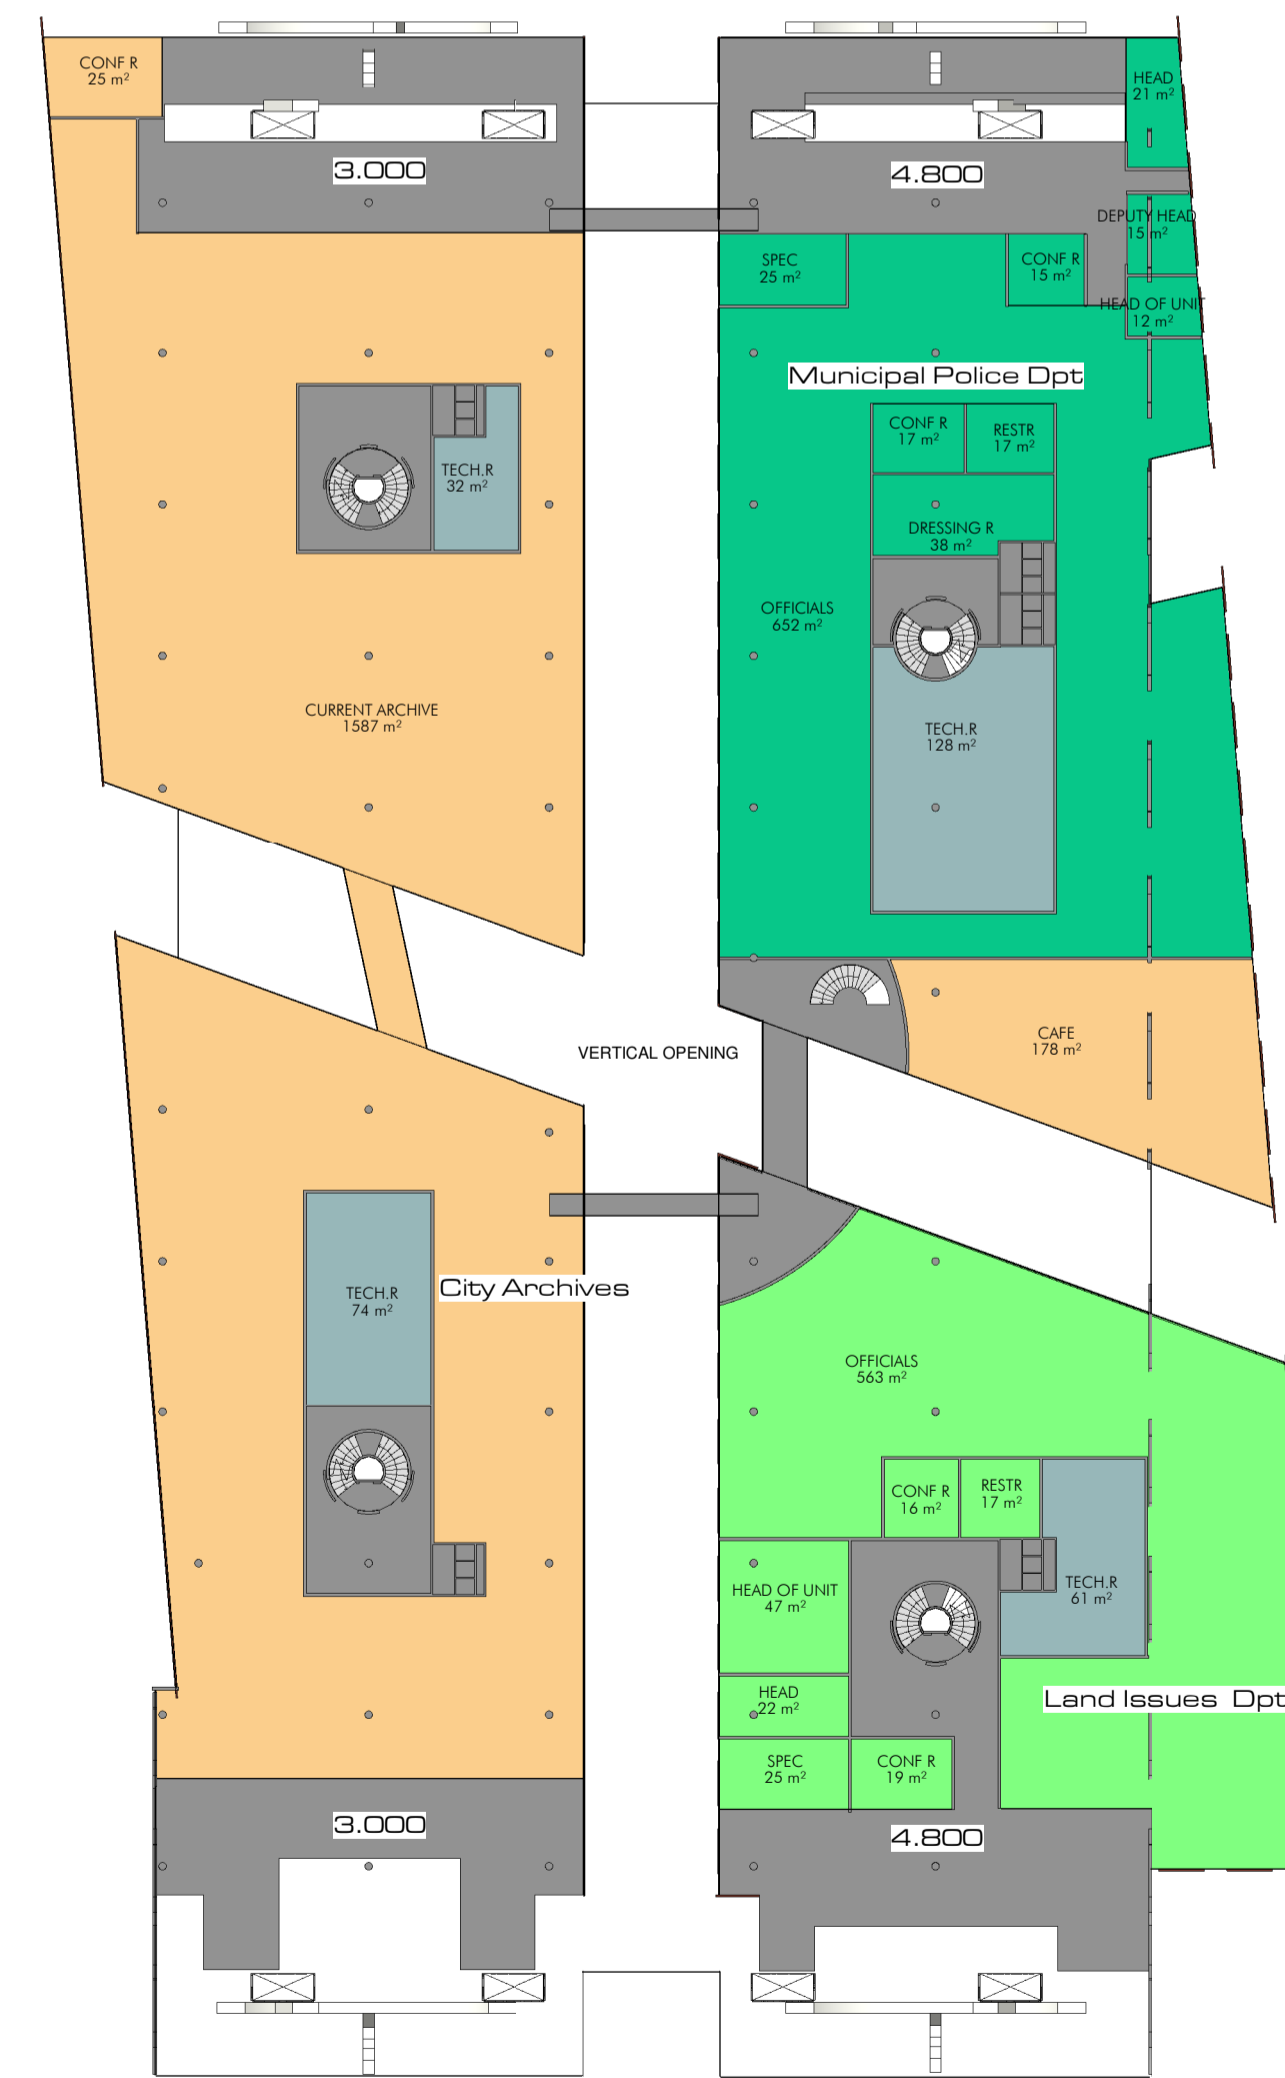

FULCRUM

ADMINISTRATION BUILDING OF TALLINN CITY GOVERNMENT

LAYOUT DIAGRAM 1:2000

Ground floor

1-st floor

2-nd floor

1:400