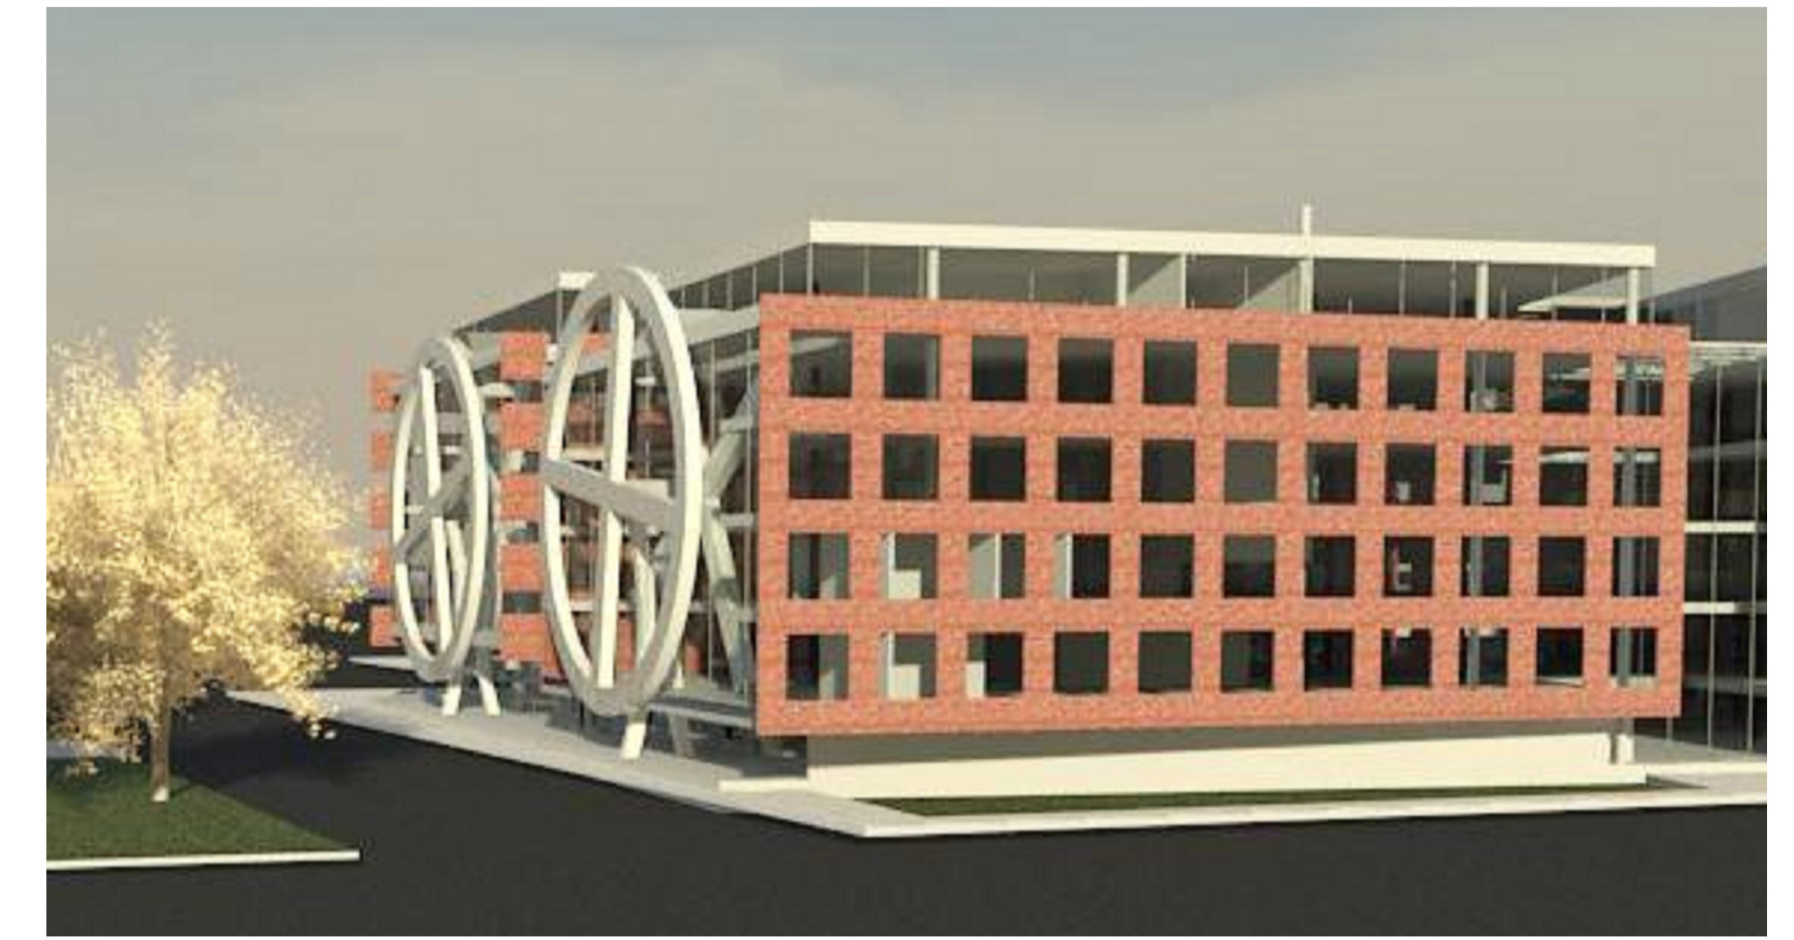

FULCRUM

ADMINISTRATION BUILDING OF TALLINN CITY GOVERNMENT

LAYOUT DIAGRAM 1:2000

Ground floor

1-st floor

2-nd floor

1:400