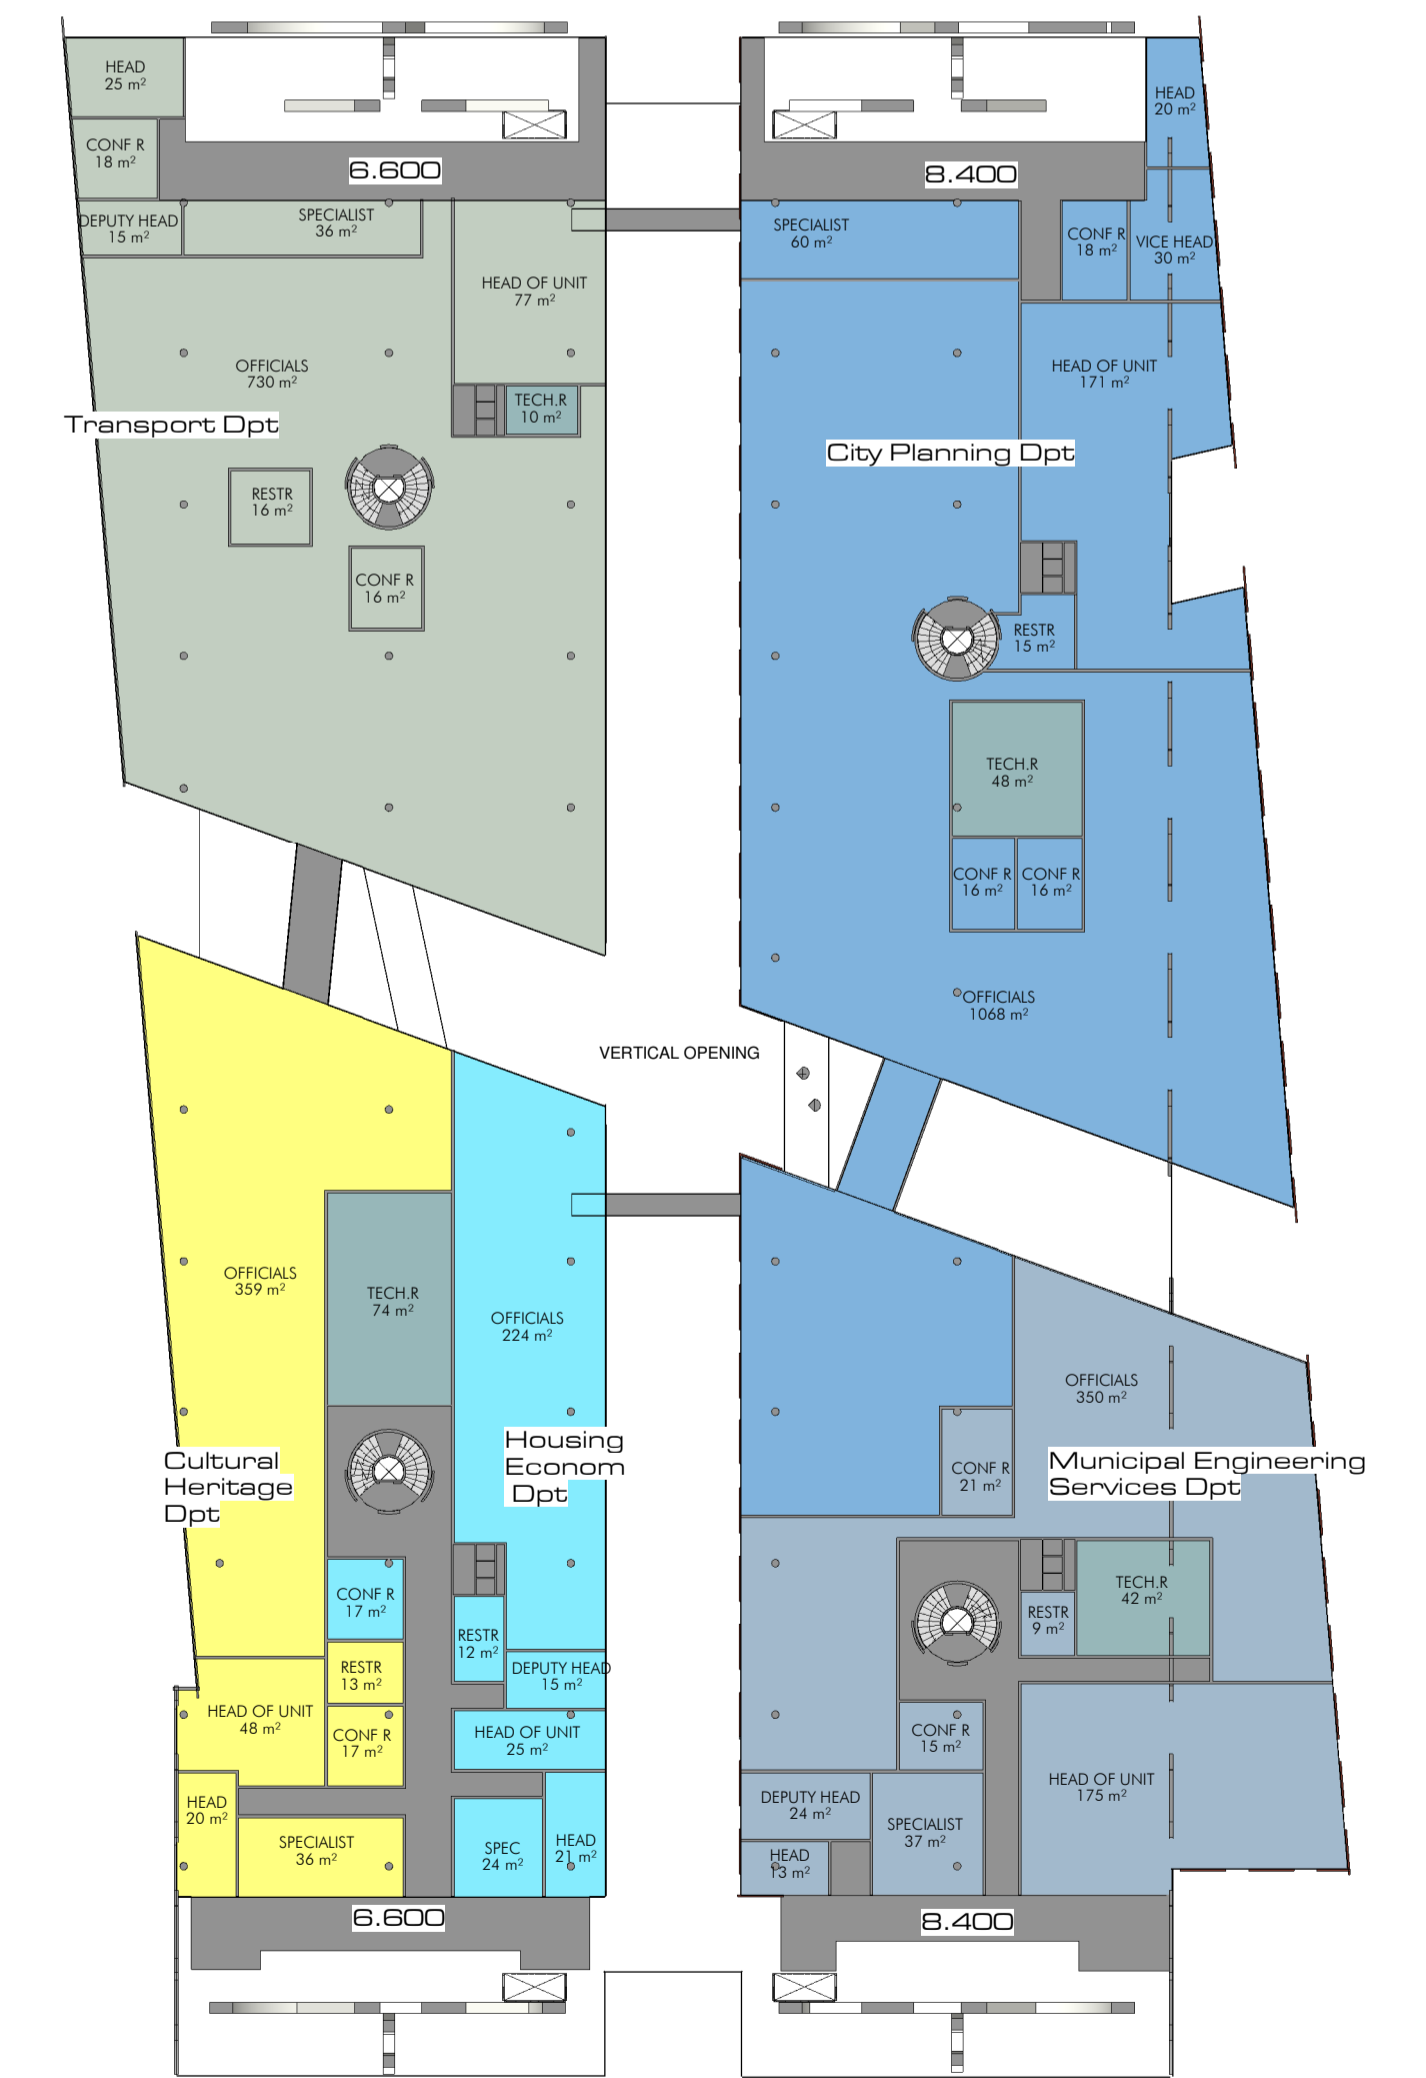

FULCRUM

ADMINISTRATION BUILDING OF TALLINN CITY GOVERNMENT

LAYOUT DIAGRAM 1:2000

Ground floor

1-st floor

2-nd floor

1:400