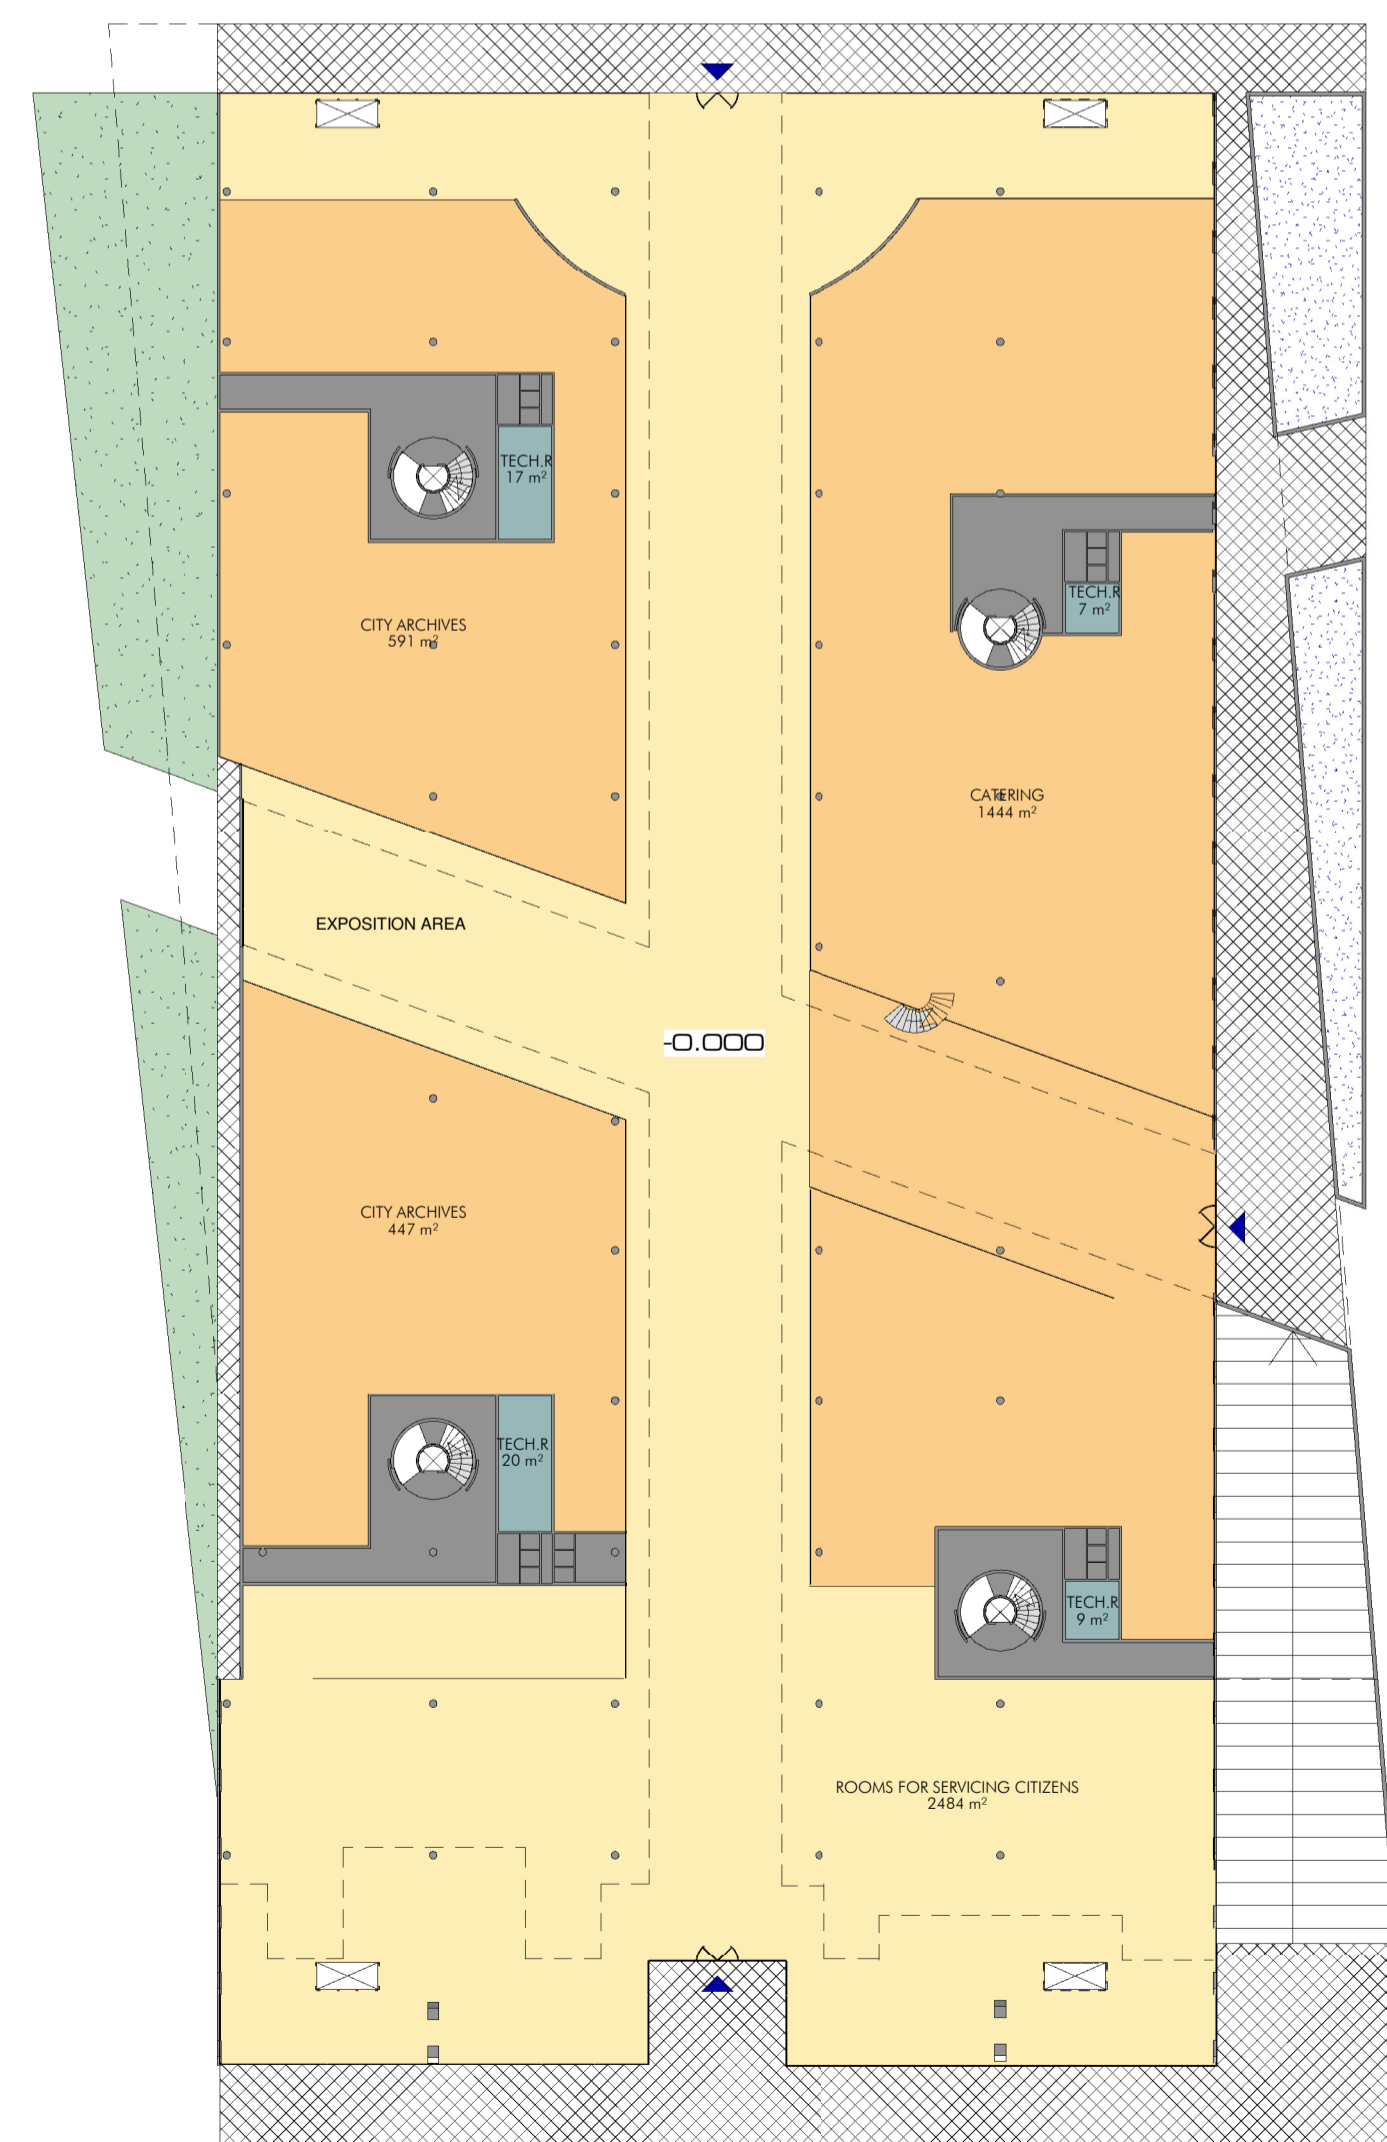

FULCRUM

ADMINISTRATION BUILDING OF TALLINN CITY GOVERNMENT

LAYOUT DIAGRAM 1:2000

Ground floor

1-st floor

2-nd floor

1:400